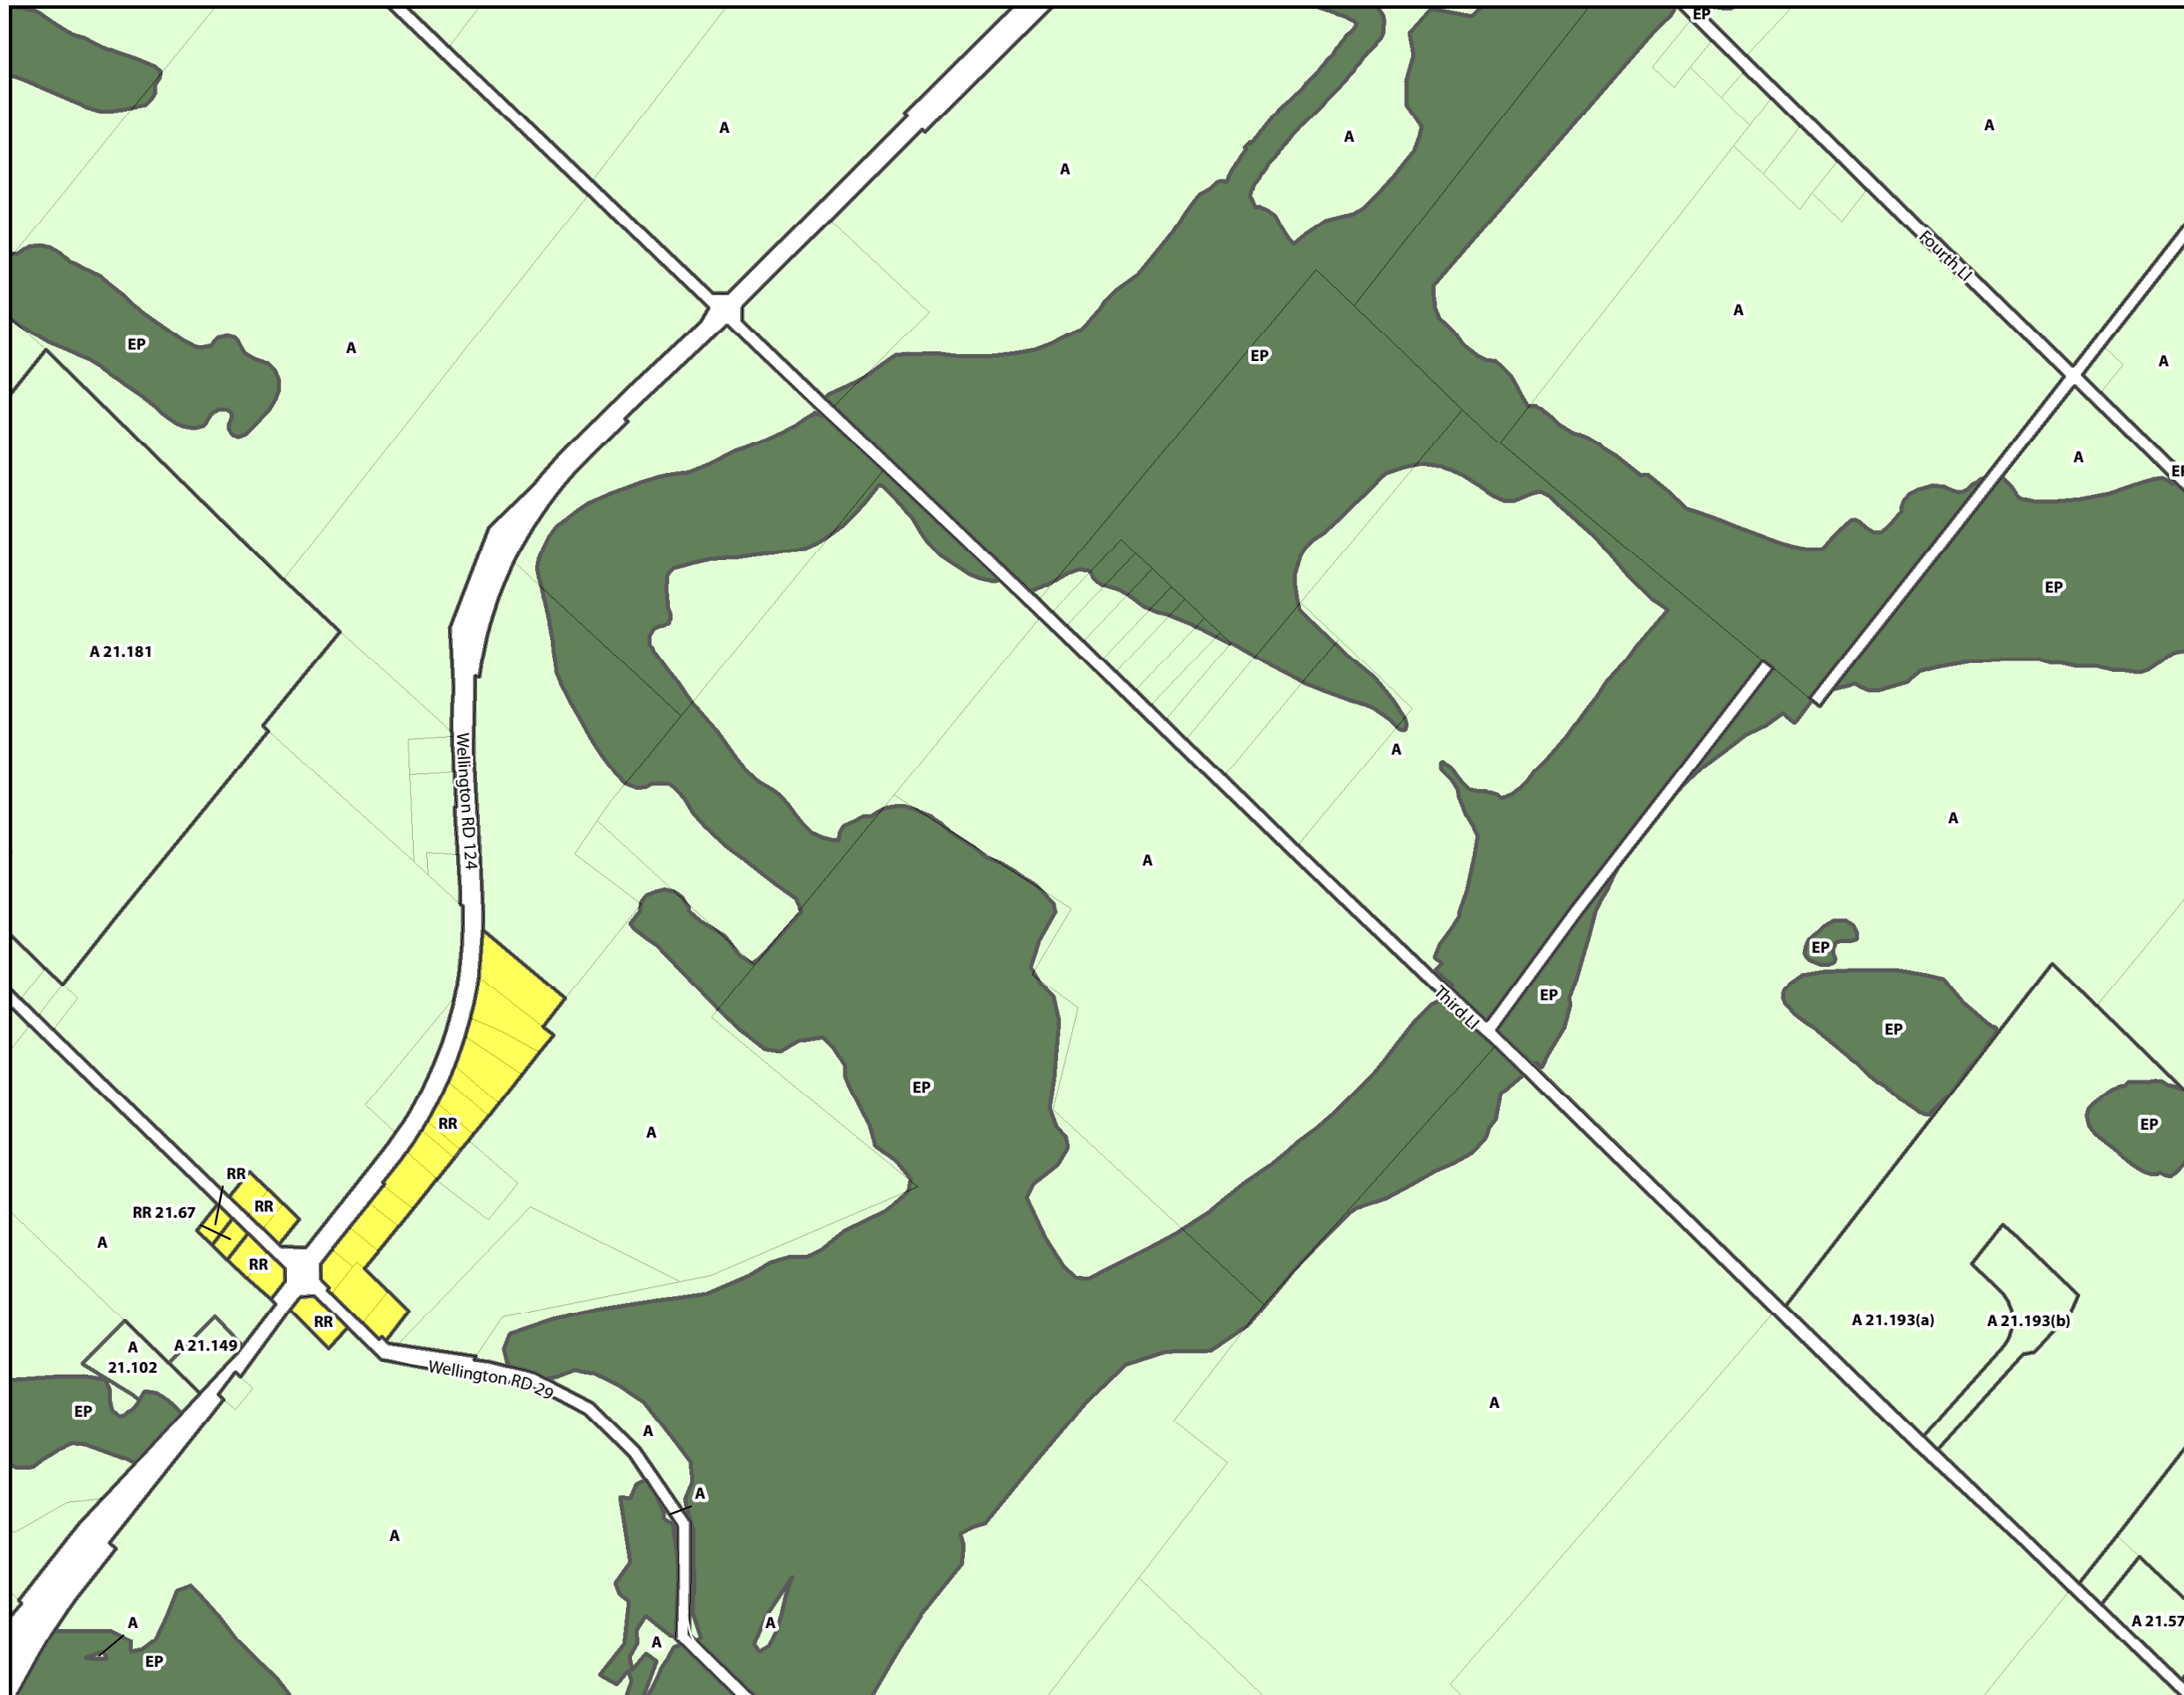

Schedule A Map 39

Neighbouring Maps

45	46	47
38	39	40
31	32	33

Legend

- Township Boundary
- Property Boundary

Zoning

- Agricultural (A)
- Environmental Protection (EP)
- Rural Residential (RR)

To be read in conjunction with Zoning By-law 40/2016
 DO NOT USE FOR SURVEY OR NAVIGATION PURPOSES
 This map is for reference only and may not be accurate.
 Some data gathered by Wellington County, 2016.
 Includes material which is copyright of the Queen's Printer for Ontario.